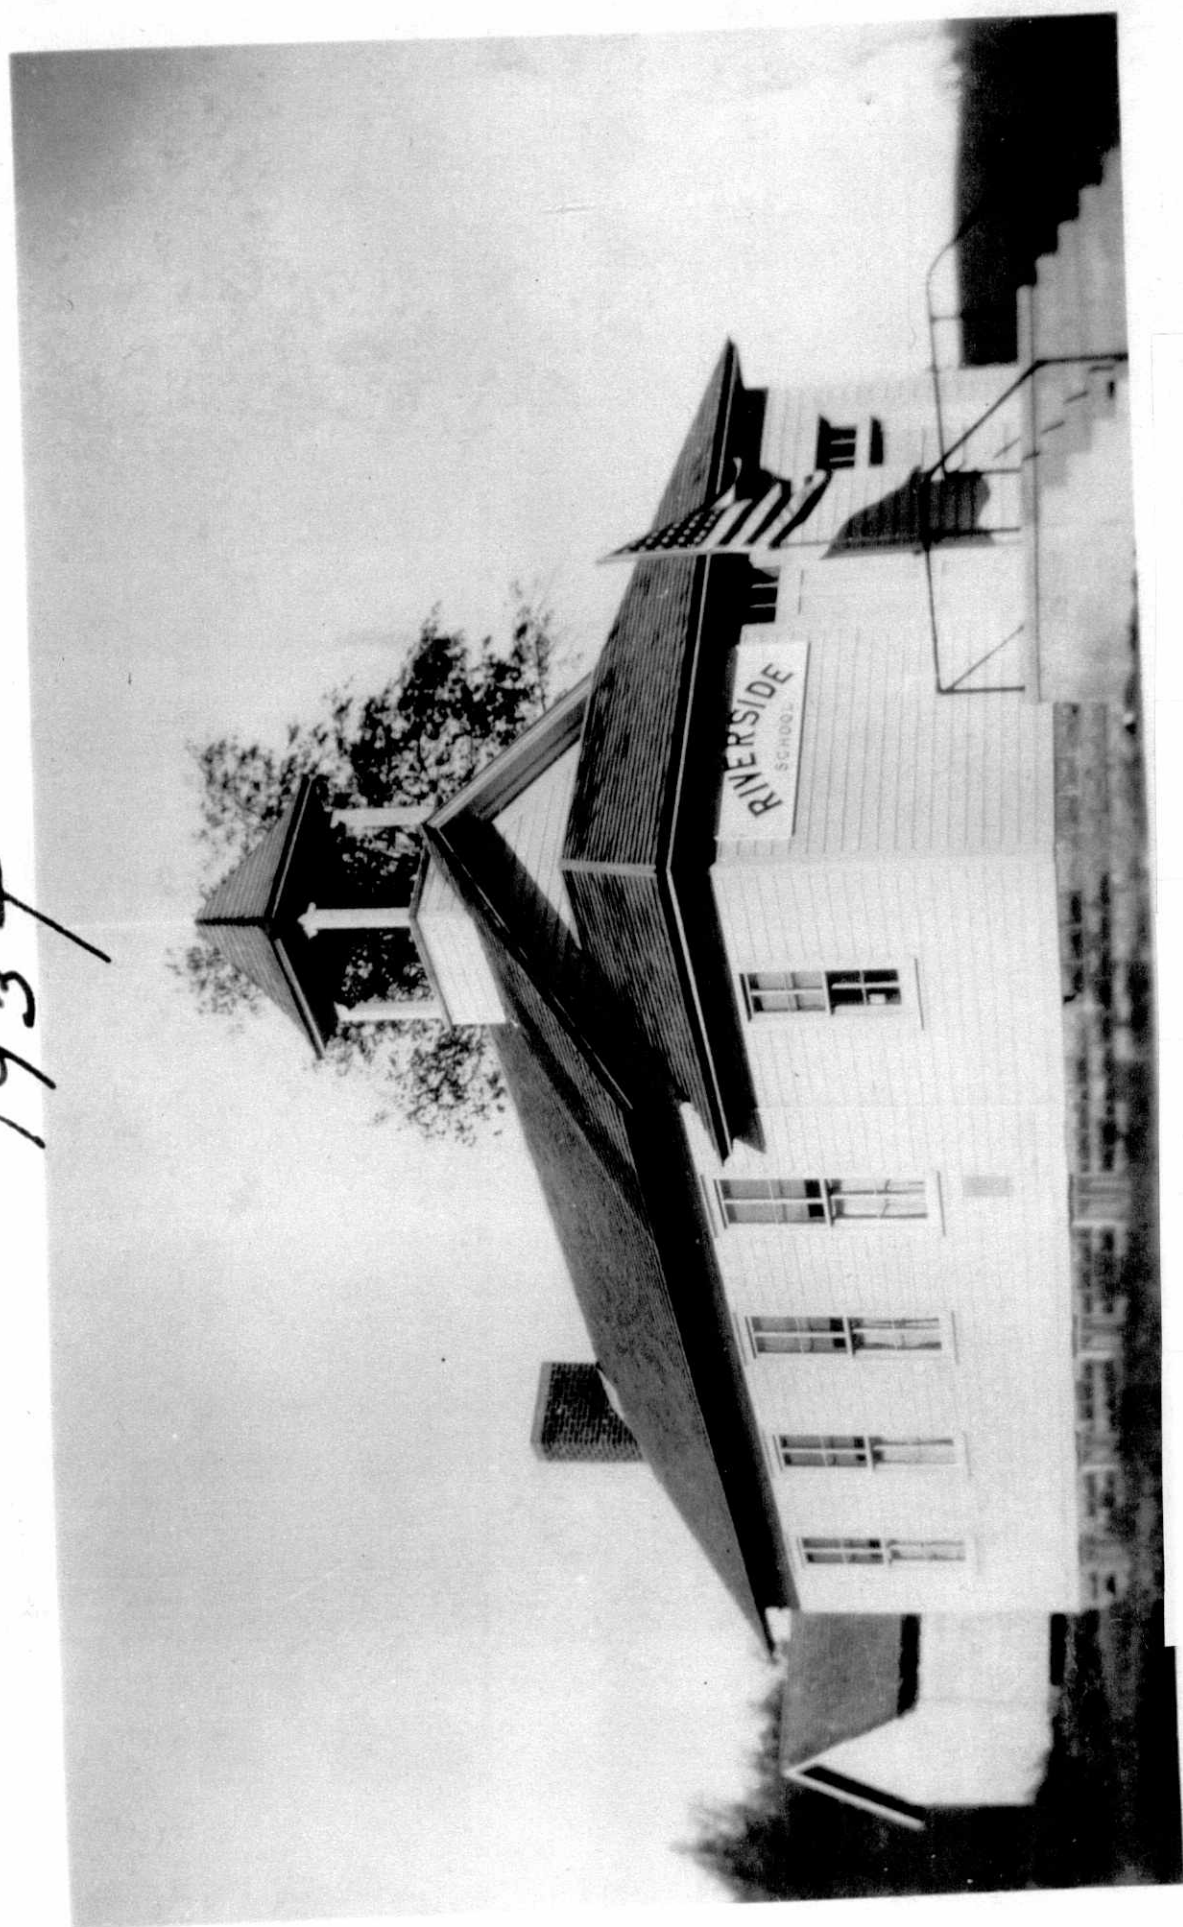

1934

RIVERSIDE SCHOOL MEMORIES

Located: 3 miles East of Blair on Highway 95

Donated and organized by Mrs. LaVern Henderson(Ruby Kvaalseth)

Oct. 1925

Left to Right-- Back Row Clara Grinde, teacher, Oscar Horn, Robert tennessee,
Christ Nelson, Ernest Tennessee, Vera Nelson, Hazel K,
Front row--- Eunice Helgeson, Bessie Houkom, Edith Nelson Edna Horn, Selma Horn,
Kenneth Helgeson